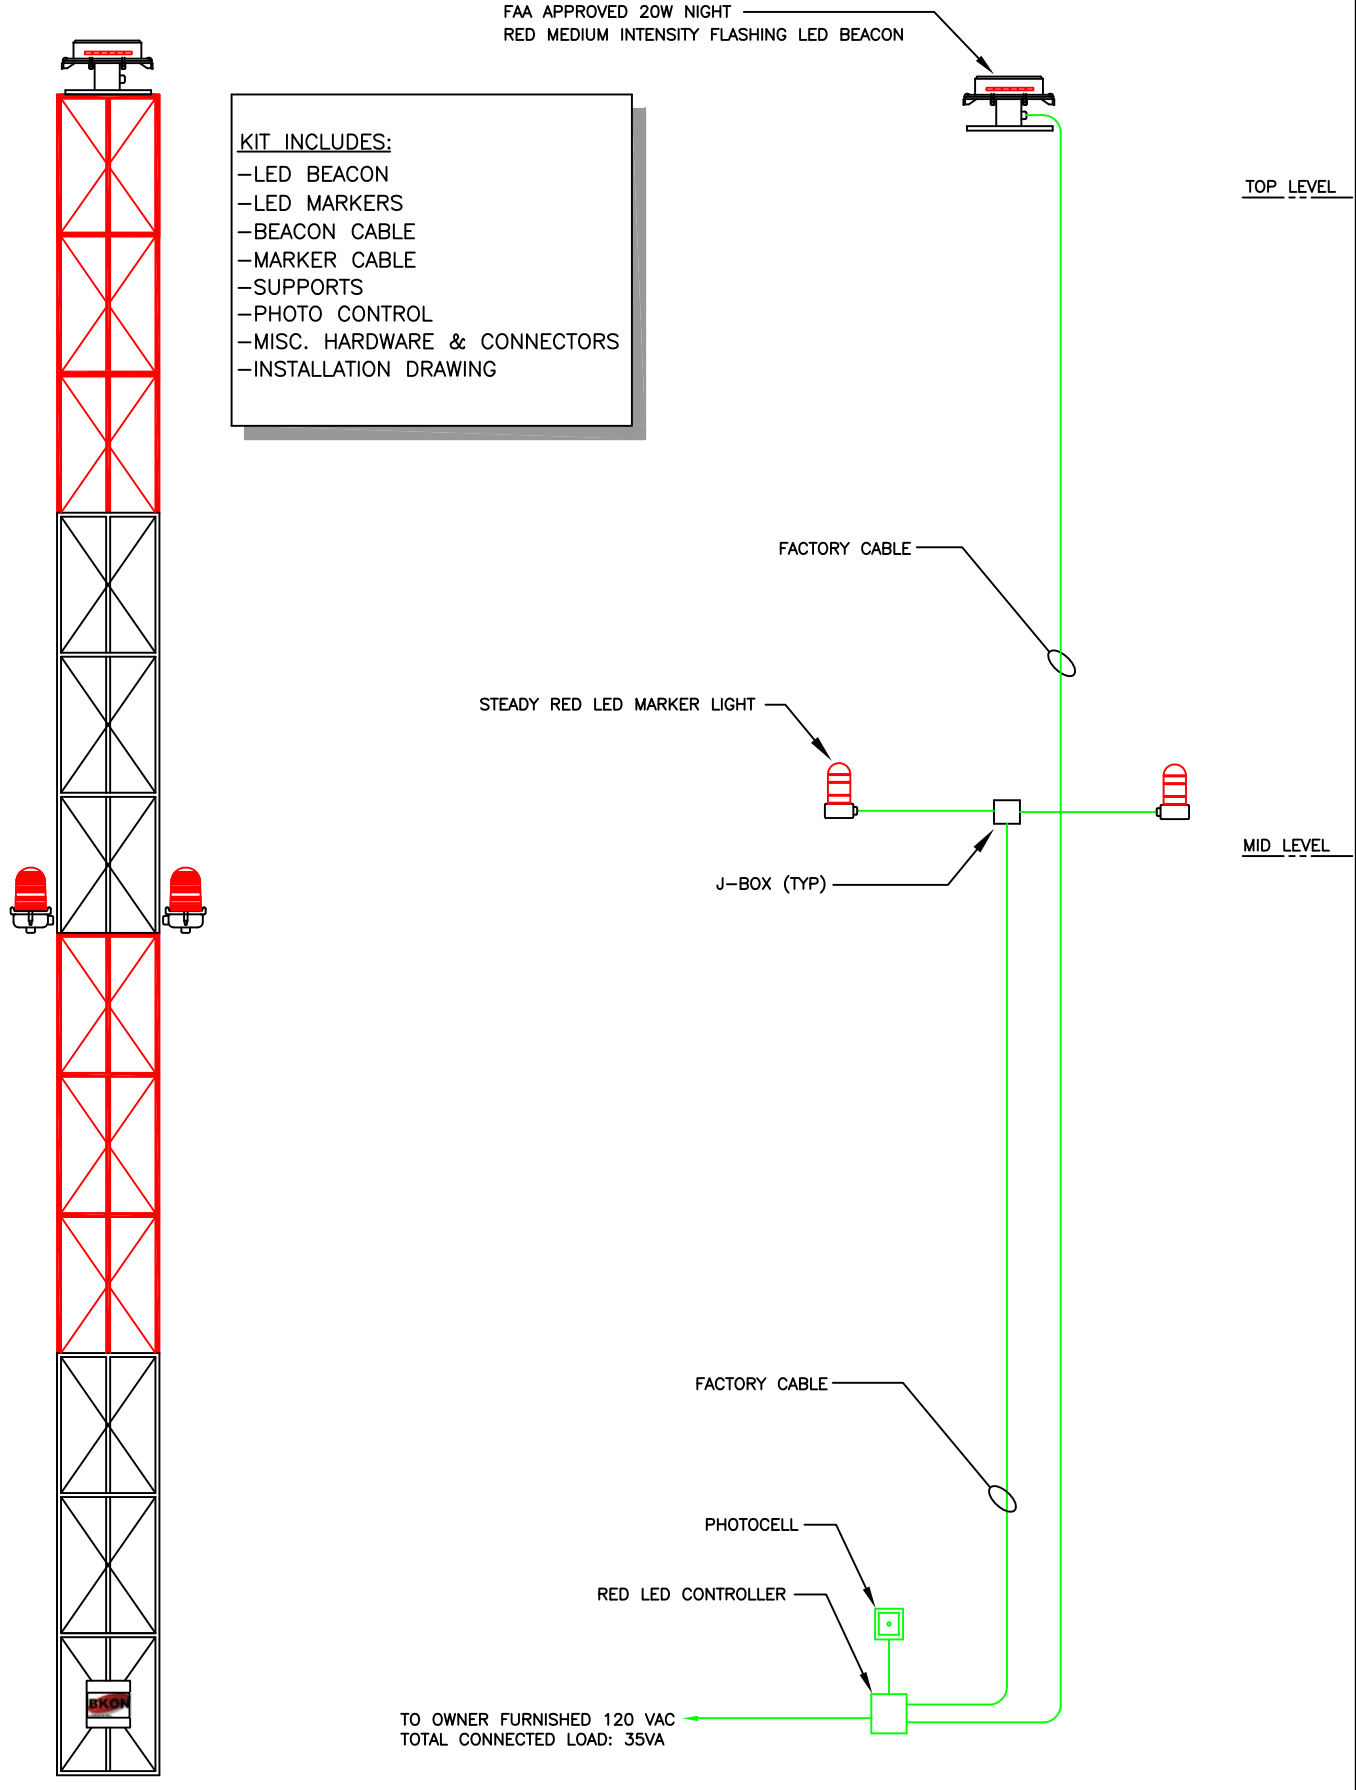

A1 LIGHTING KIT

RED FAA L864 & L810

TOWERS FROM 151' TO 350'

INSTALLATION PER FAA ADVISORY CIRCULAR AC70/7460
AND UNITED STATES NATIONAL ELECTRIC CODE NFPA-70.
ALL CABLE AND ACCESSORIES INCLUDED IN KIT.
INSTALLATION DRAWINGS AND BILL OF MATERIAL
PROVIDED WITH PURCHASE.

**OWNER TO FURNISH REQUIRED POWER INPUT,
120/230 VAC, 50/60 HZ & 48VDC
TOTAL LOAD REQUIREMENT = 35VA**

MISCELLANEOUS ITEMS TO COMPLETE INSTALLATION
BEYOND SCOPE OF KIT DESIGN ARE NOT INCLUDED,
BUT AVAILABLE IF REQUIRED BY SPECIFICATION.

LOCATION USA A1 RED TOWER KIT
151'-350'
DRAWING NO. A1KITBIDSKETCH DATE 9/12/11
SCALE N.T.S.

- KIT INCLUDES:**
- LED BEACON
 - LED MARKERS
 - BEACON CABLE
 - MARKER CABLE
 - SUPPORTS
 - PHOTO CONTROL
 - MISC. HARDWARE & CONNECTORS
 - INSTALLATION DRAWING

MONITOR UP TO EIGHT BEACONS ON ONE WIRE

- KIT INCLUDES:**
- LED BEACONS
 - LED MARKERS
 - BEACON CABLE
 - MARKER CABLE
 - SUPPORTS
 - PHOTO CONTROL
 - MISC. HARDWARE & CONNECTORS
 - INSTALLATION DRAWING