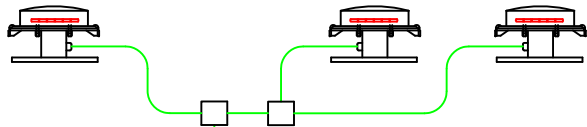

MONITOR UP TO EIGHT BEACONS ON ONE WIRE

1. **KIT INCLUDES:**
2. -LED BEACONS
   - -LED MARKERS
   - -BEACON CABLE
   - -MARKER CABLE
   - -SUPPORTS
   - -PHOTO CONTROL
   - -MISC. HARDWARE & CONNECTORS
   - -INSTALLATION DRAWING