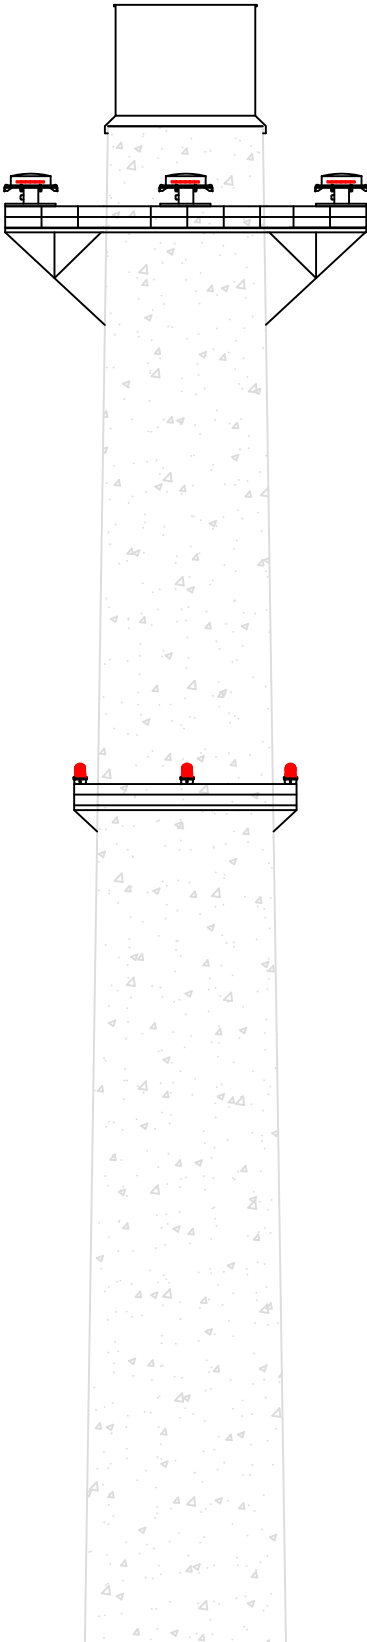

The logo for BKON, featuring the letters 'BKON' in a bold, black, sans-serif font. The letters are set against a red, horizontally-oriented oval background that has a slight gradient and a shadow effect.

Guiding the Way

A1 STACK LIGHTING KIT

RED FAA L864 & L810

STACKS FROM 151' TO 350'

INSTALLATION PER FAA ADVISORY CIRCULAR AC70/7460
AND UNITED STATES NATIONAL ELECTRIC CODE NFPA-70.

ALL CABLE AND ACCESSORIES INCLUDED IN KIT.
INSTALLATION DRAWINGS AND BILL OF MATERIAL
PROVIDED WITH PURCHASE.

OWNER TO FURNISH REQUIRED POWER INPUT,

120/230 VAC, 50/60 HZ & 48VDC

TOTAL LOAD REQUIREMENT = 35VA

MISCELLANEOUS ITEMS TO COMPLETE INSTALLATION
BEYOND SCOPE OF KIT DESIGN ARE NOT INCLUDED,
BUT AVAILABLE IF REQUIRED BY SPECIFICATION.

LOWEST POWER & LONGEST LASTING LED SYSTEM
GREEN POWER COST SAVINGS
MEETS ROHS COMPLIANCE
FIVE YEAR WARRANTY

124 South Street
Franklin, KY 42134
Tel: 270-598-8859
Fax: 270-598-8797

TOLL FREE: 1-800-621-4419