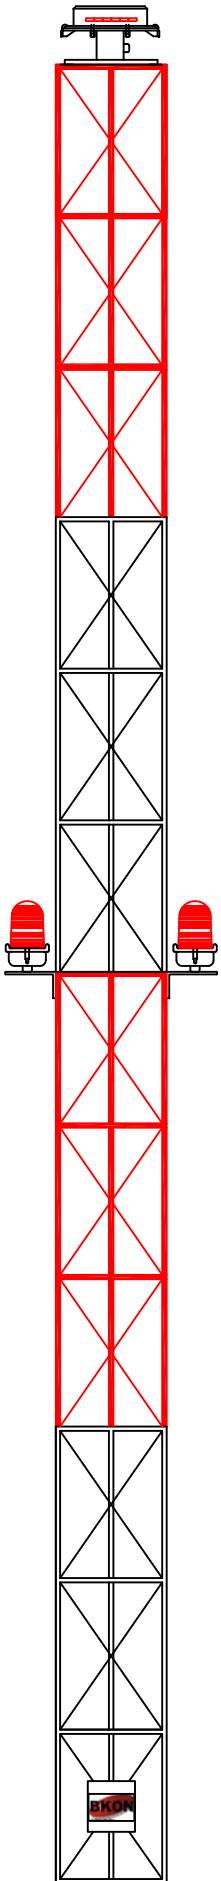

A1 LIGHTING KIT

RED FAA L864 & L810

TOWERS FROM 151' TO 350'

INSTALLATION PER FAA ADVISORY CIRCULAR AC70/7460
AND UNITED STATES NATIONAL ELECTRIC CODE NFPA-70.
ALL CABLE AND ACCESSORIES INCLUDED IN KIT.
INSTALLATION DRAWINGS AND BILL OF MATERIAL
PROVIDED WITH PURCHASE.

**OWNER TO FURNISH REQUIRED POWER INPUT,
120/230 VAC, 50/60 HZ & 48VDC
TOTAL LOAD REQUIREMENT = 35VA**

MISCELLANEOUS ITEMS TO COMPLETE INSTALLATION
BEYOND SCOPE OF KIT DESIGN ARE NOT INCLUDED,
BUT AVAILABLE IF REQUIRED BY SPECIFICATION.

LOCATION USA A1 RED TOWER KIT
151'-350'
DRAWING NO. A1KITBIDSKETCH DATE 9/12/11
SCALE N.T.S.

- KIT INCLUDES:**
- LED BEACON
 - LED MARKERS
 - BEACON CABLE
 - MARKER CABLE
 - SUPPORTS
 - PHOTO CONTROL
 - MISC. HARDWARE & CONNECTORS
 - INSTALLATION DRAWING