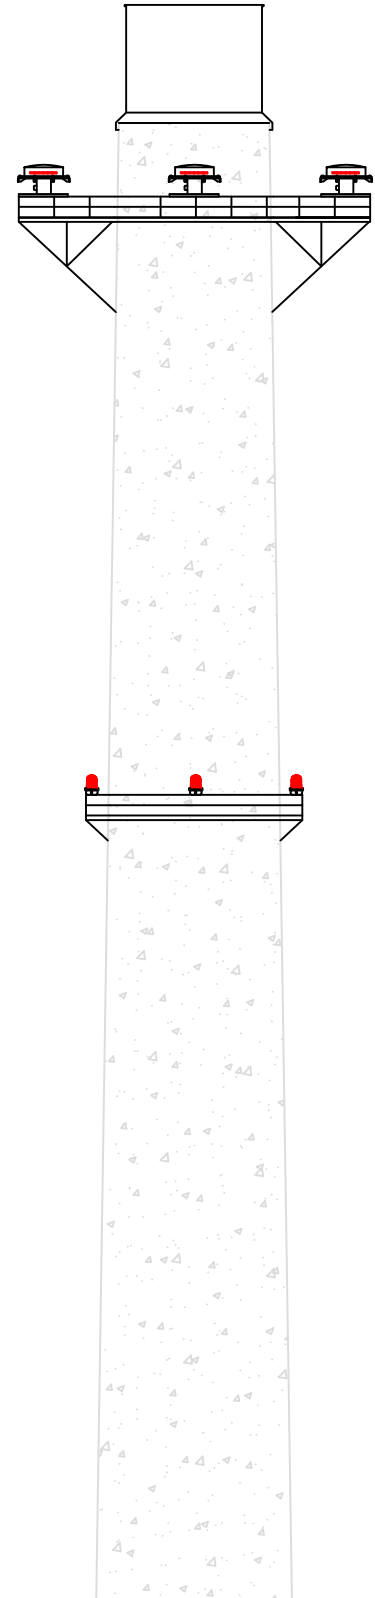

* STACKS EXCEEDING 20 FT. IN DIAMETER
WILL REQUIRE FOUR LIGHTS PER LEVEL