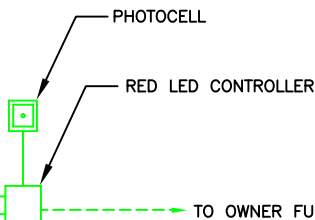

TO OWNER FURNISHED 120/230 VAC
TOTAL CONNECTED LOAD: 85VA

STACK KIT